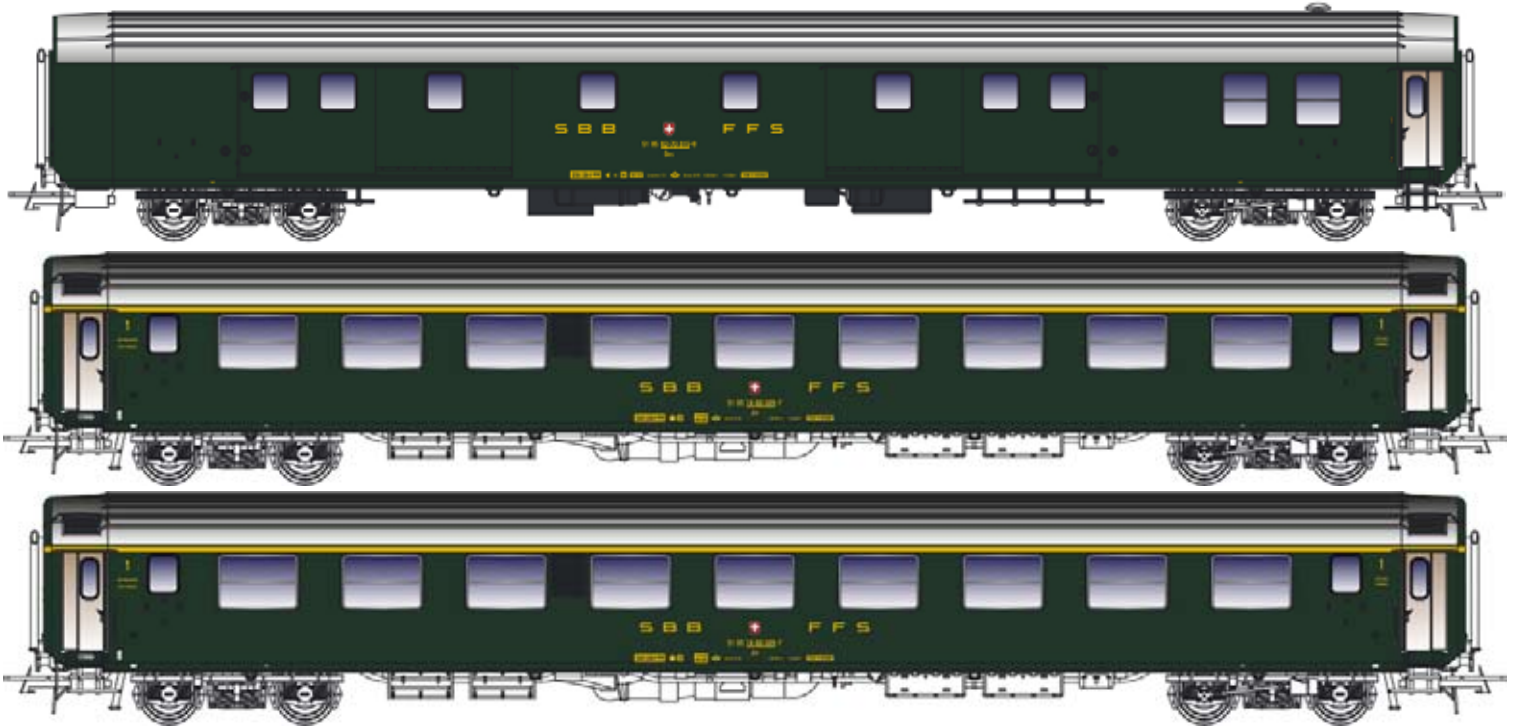

Nouvelles références / New Items

H0

H0 / SBB / UIC-X RIC

Set 47 237 Dms + Am + Am, green, old logo, 9 compartments , Ep. IV

Set 47 238 Dms + Am + Am, green, old logo/new logo, 9 compartments , Ep. IV

EUROFIMA HO