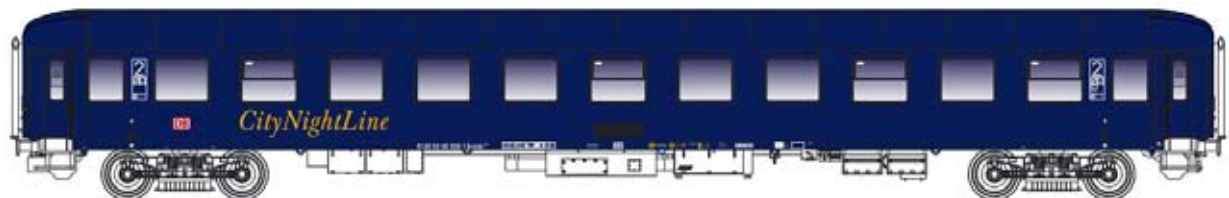

**CNL HO**

**Delivery next week**

49 008 Bvcmz , CNL blue, yellow inscription City Night Line, DBAG logo Ep. V

49 009 Bvcmbz 249.1, CNL blue, yellow inscription City Night Line, DBAG logo Ep. V

49 020 Bvcmz, CNL blue, yellow inscription City Night Line, Reisen statt Fliegen, DBAG logo Ep. V

49 023 Bvcmz, CNL blue, big yellow inscription City Night Line, DBAG logo Ep. V

49 024 Bvcmbz, CNL blue, big yellow inscription City Night Line, DBAG logo Ep. V